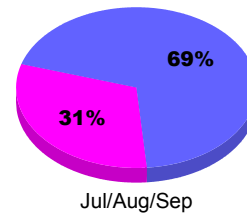

Gender Comparison 2011-2012