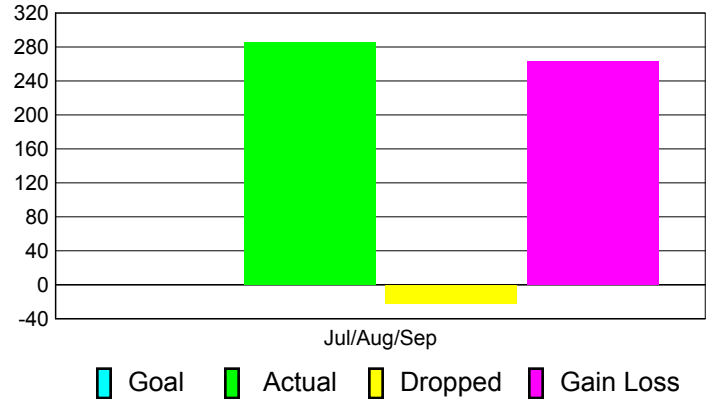

### YTD Status Quo Clubs 2011-2012

Status Quo Clubs Compared to Status Quo Members

## MEMBERSHIP

**Membership Results  
2011-2012**

**Membership  
2010-2011**

Month	Net Memb Goal	Actual New Memb	Actual Dropped Memb	Gain/Loss of Memb	Gain/Loss of Memb
Jul/Aug/Sep		285	-22	263	309
<b>Totals</b>		<b>285</b>	<b>-22</b>	<b>263</b>	<b>309</b>

### Membership Results 2011-2012

Goal, New, Dropped, Gain/Loss

### Comparison of Membership Gain/Loss

Current Year Compared to the Previous Year